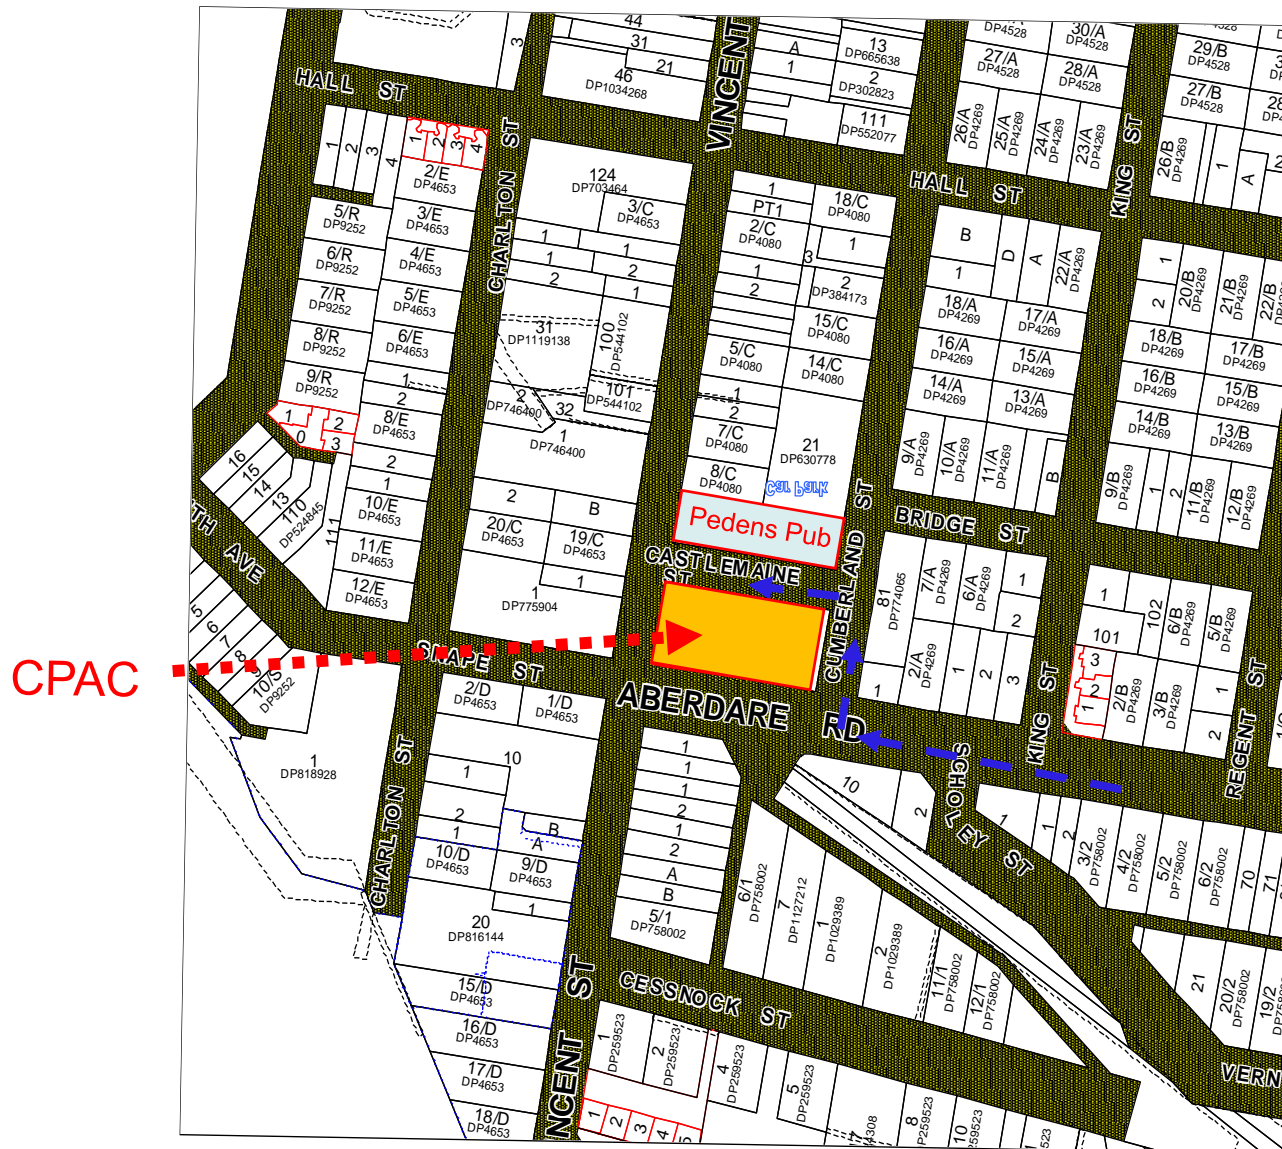

# CESSNOCK PERFORMING ARTS CENTRE : Location Map

Access into loading dock via Cumberland Street: See Blue Arrows.

Please note that Castlemaine St. no longer exists. It is our forecourt.